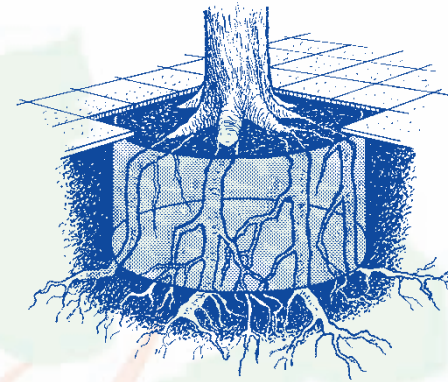

ROOT BARRIER & GUIDANCE SYSTEM

The Arbortech root barrier and guidance system is a highly cost effective and easily installed method of protecting hard landscapes from root damage.

ROOT BARRIER & GUIDANCE SYSTEM

0.6 nom dia x 0.6m deep (2 panels)

Quantity	Discount	Unit Price
1 to 10	0%	£25.66
11 to 50	5%	£24.38
51 to 100	10%	£23.10
101 +	15%	£21.82

0.9 nom dia x 0.6m deep (3 panels)

Quantity	Discount	Unit Price
1 to 10	0%	£39.66
11 to 50	5%	£37.68
51 to 100	10%	£35.70
101 +	15%	£35.72

Weight	5 x 0.6m dia units	6kg
	5 x 0.9m dia units	8kg
	5 x 1.2m dia units	10kg

- Manufactured from high quality 100% recycled polymer, each unit is light weight and flexible, yet strong enough to hold its form during back filling.
- Each barrier/guidance system is supplied fully assembled and requires no special tools or adhesive tapes for installation.
- Units can easily be handled and installed in any weather conditions by a single planting operative with virtually no increase in the overall planting time of the tree.
- Units are 0.6m deep and come in the nominal diameters shown in the opposite price list.

Anchoring roots are directed downward effectively extending the trunk of the tree.

At the base of the barrier they spread out laterally, thus minimising damage to hard landscaping surfaces.

ENVIRONMENTAL INFORMATION	
• PROPORTION OF PRODUCT THAT CAN BE RECYCLED AFTER USE	100%
• REUSE OF PRODUCT?	No
• PROPORTION OF RECYCLED MATERIAL USED IN MANUFACTURE OF PRODUCT	100%
• QUALITY ASSURED & CERTIFIED POLYMER COATING FOR MAXIMUM REUSE	N/A
• SUBTERRANEAN COMPONENTS BIO-DEGRADABLE	No