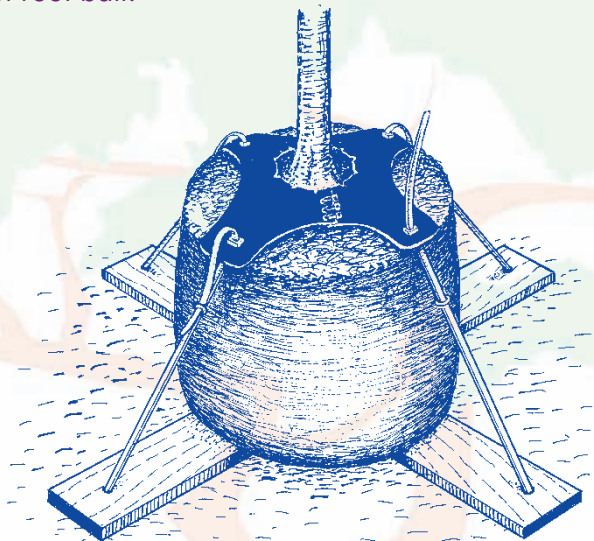

ROOT ANCHOR

The Arbortech root anchoring kit is supplied complete. The unique harness design enables the effective anchoring of most sized container grown root ball.

ROOT ANCHOR

Quantity	Discount	Unit Price
1 to 5	0%	£54.26
6 to 20	5%	£51.55
21 to 50	10%	£48.84
50 +	15%	£46.12

Ground stakes (set) £18.00

Weight 5 units packed- 27kg
5 units with ground pins-32kg

Optional Ground Stakes

- A single individual can quickly and easily install the Arbortech Root Anchor without the need for special tools.
- The Arbortech Root Anchor is suitable for medium to heavy soils. In lighter friable locations, we recommend the additional use of optional ground stakes. These are simply hammered through pre drilled holes to provide additional stability.
- As with all tree planting projects, care should be taken to ensure that no underground services are interfered with.

A planting involving 200 litre trees at Westonbirt Arboretum using the Arbortech Root Anchor.